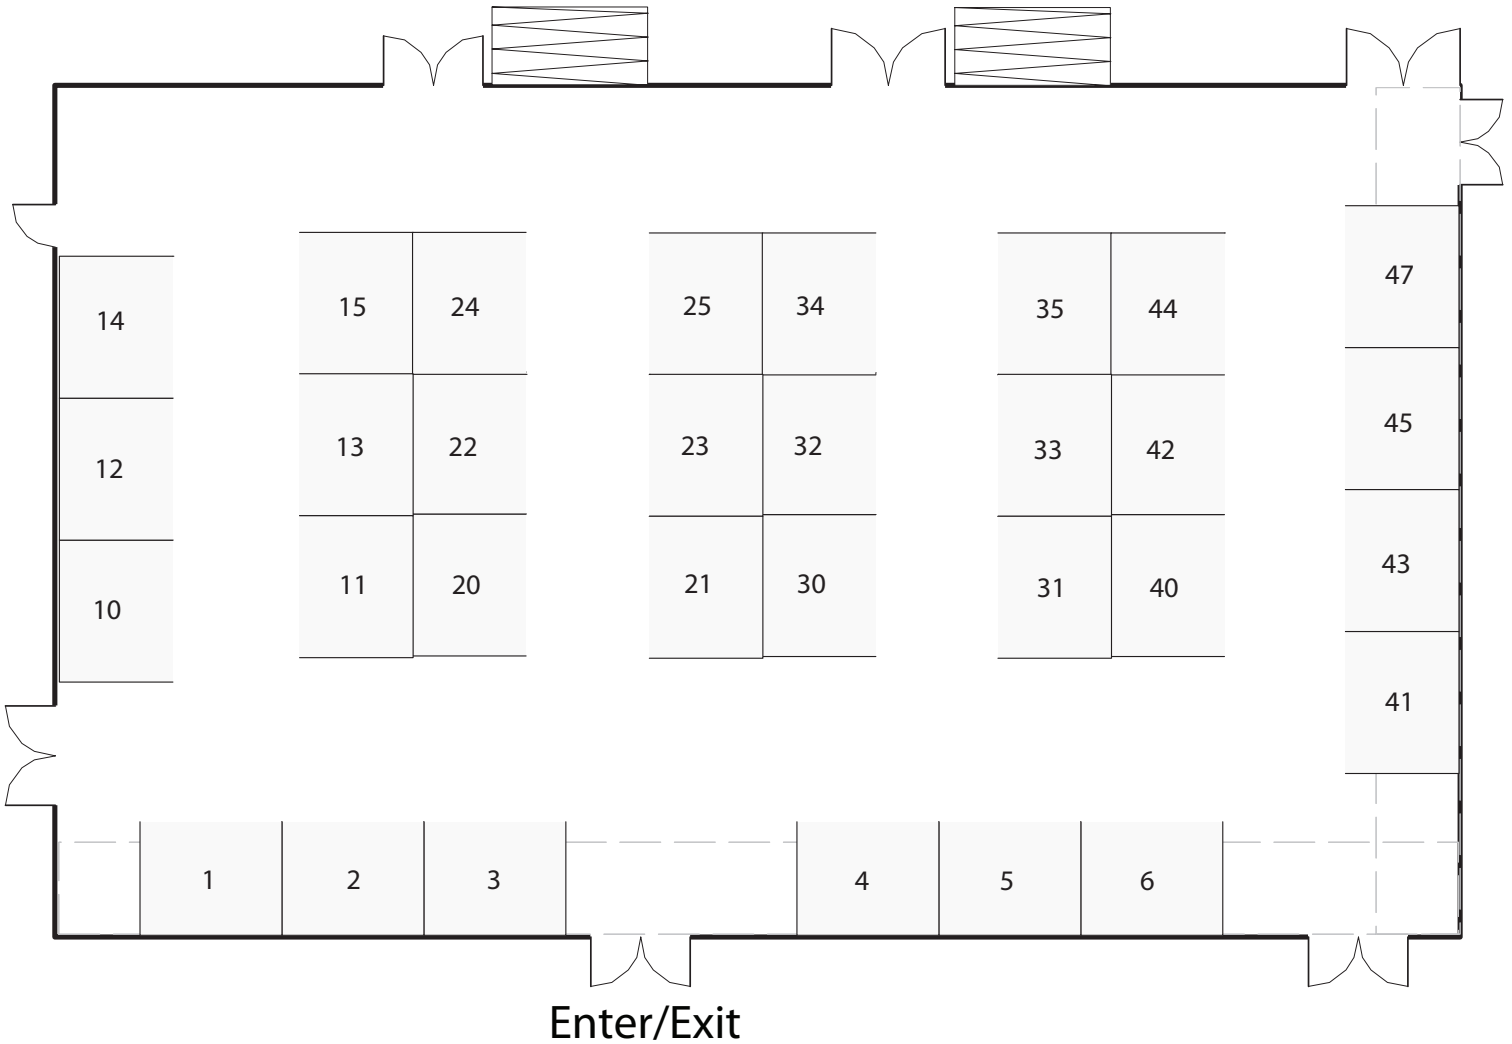

The
**LOG & TIMBER HOME
 INFORMATION FAIRS**
Seattle

SEPTEMBER 25-26, 2010
 LYNNWOOD CONVENTION CENTER
 LOWER CONCOURSE, HALLS 1D/1E
 SEATTLE, WASHINGTON

Service Corridor

LEGEND
 Electrical Available
 Ceiling Heights: 15'