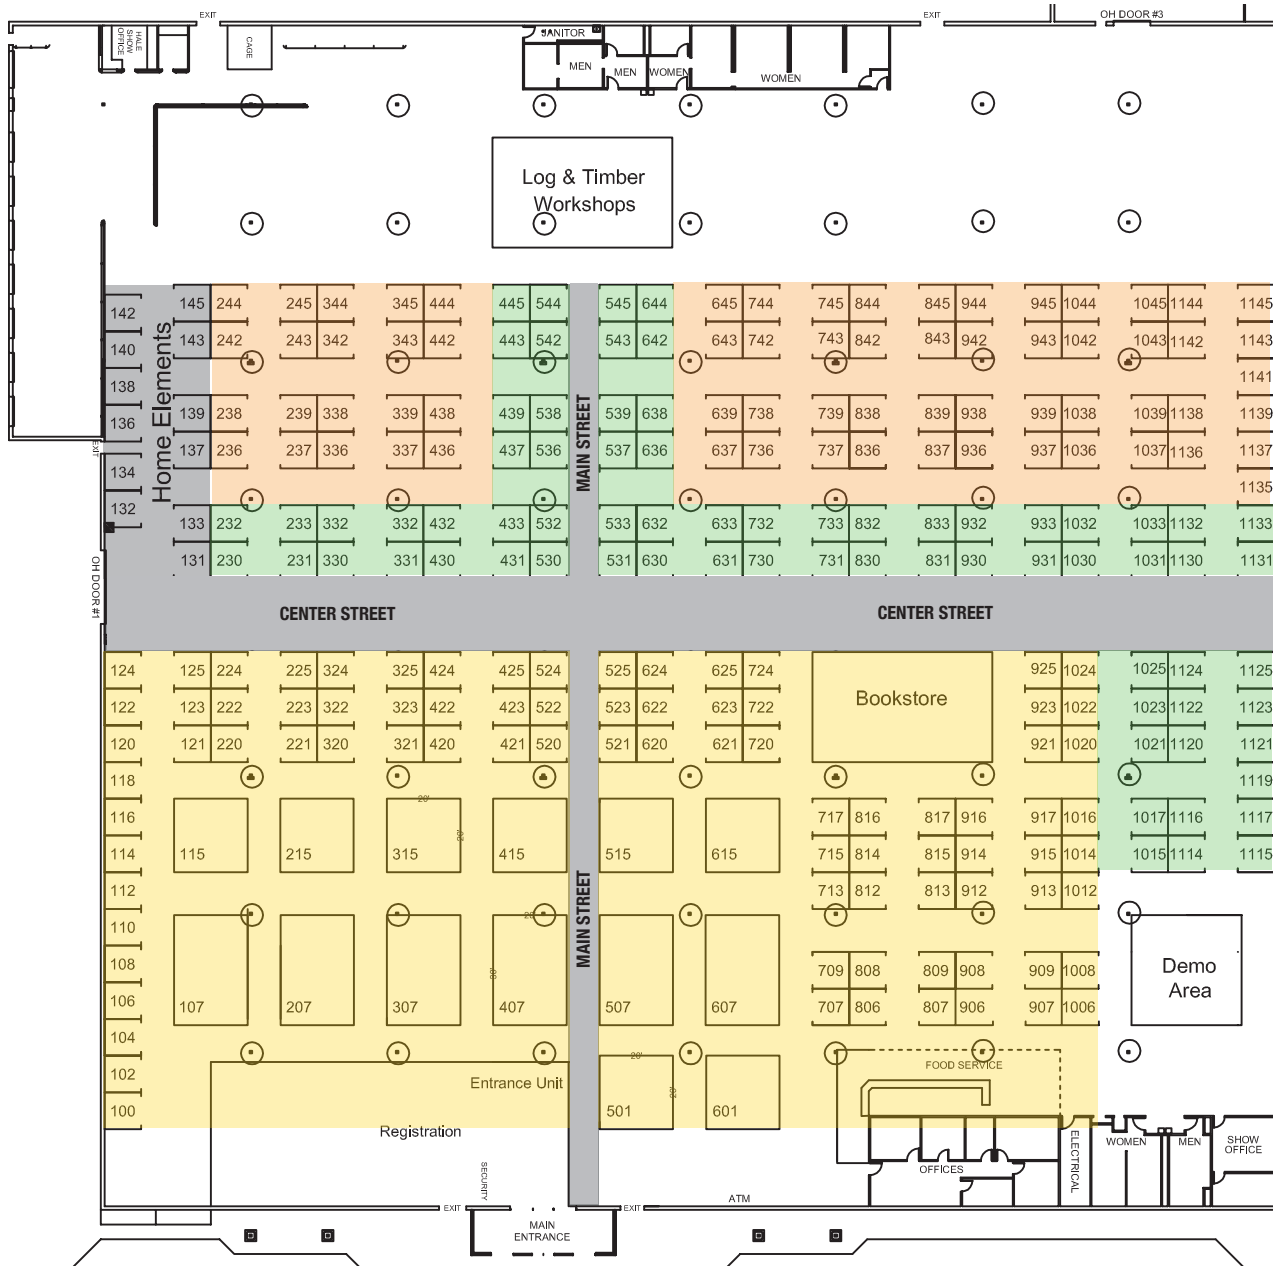

The LOG & TIMBER HOME SHOW

Northern Virginia

OCTOBER 22-24, 2010
 DULLES EXPOSITION & CONFERENCE CENTER
 SOUTH HALL
 CHANTILLY, VA

LEGEND

- Electrical: Off columns
- Columns: 8"x8"
- Ceiling Heights: 24' (slopes)
- Roll-up Door(s): 1 Door, 17'x20'
- Size of Hall: 100,000 square feet