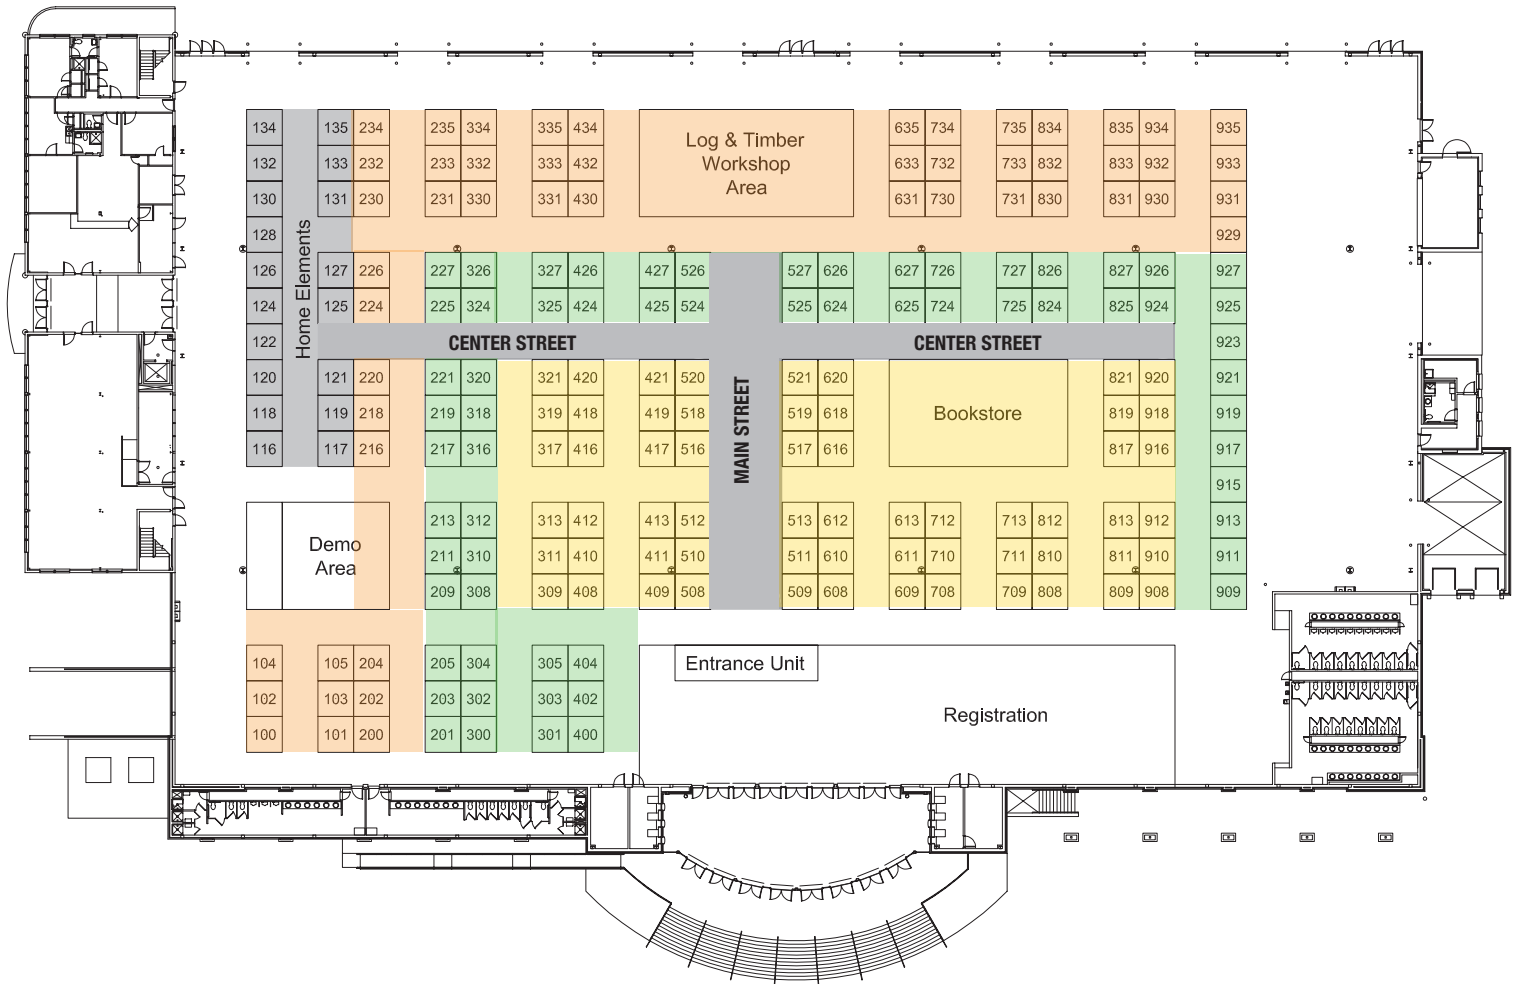

The
**LOG & TIMBER
 HOME SHOW**
Indianapolis

MARCH 25-27, 2011
 INDIANA STATE FAIRGROUNDS
 TOYOTA BLUE RIBBON PAVILION
 INDIANAPOLIS, IN

LEGEND

- Electrical: Floor panels
- Columns: 5' 4" x 5' 4"
- Ceiling Heights: 28' (22' clearance at column lines)
- Roll-up Door(s): 3 doors (16'x16'; 14'x14' and 14'x24')
- Size of Hall: 69,000 square feet