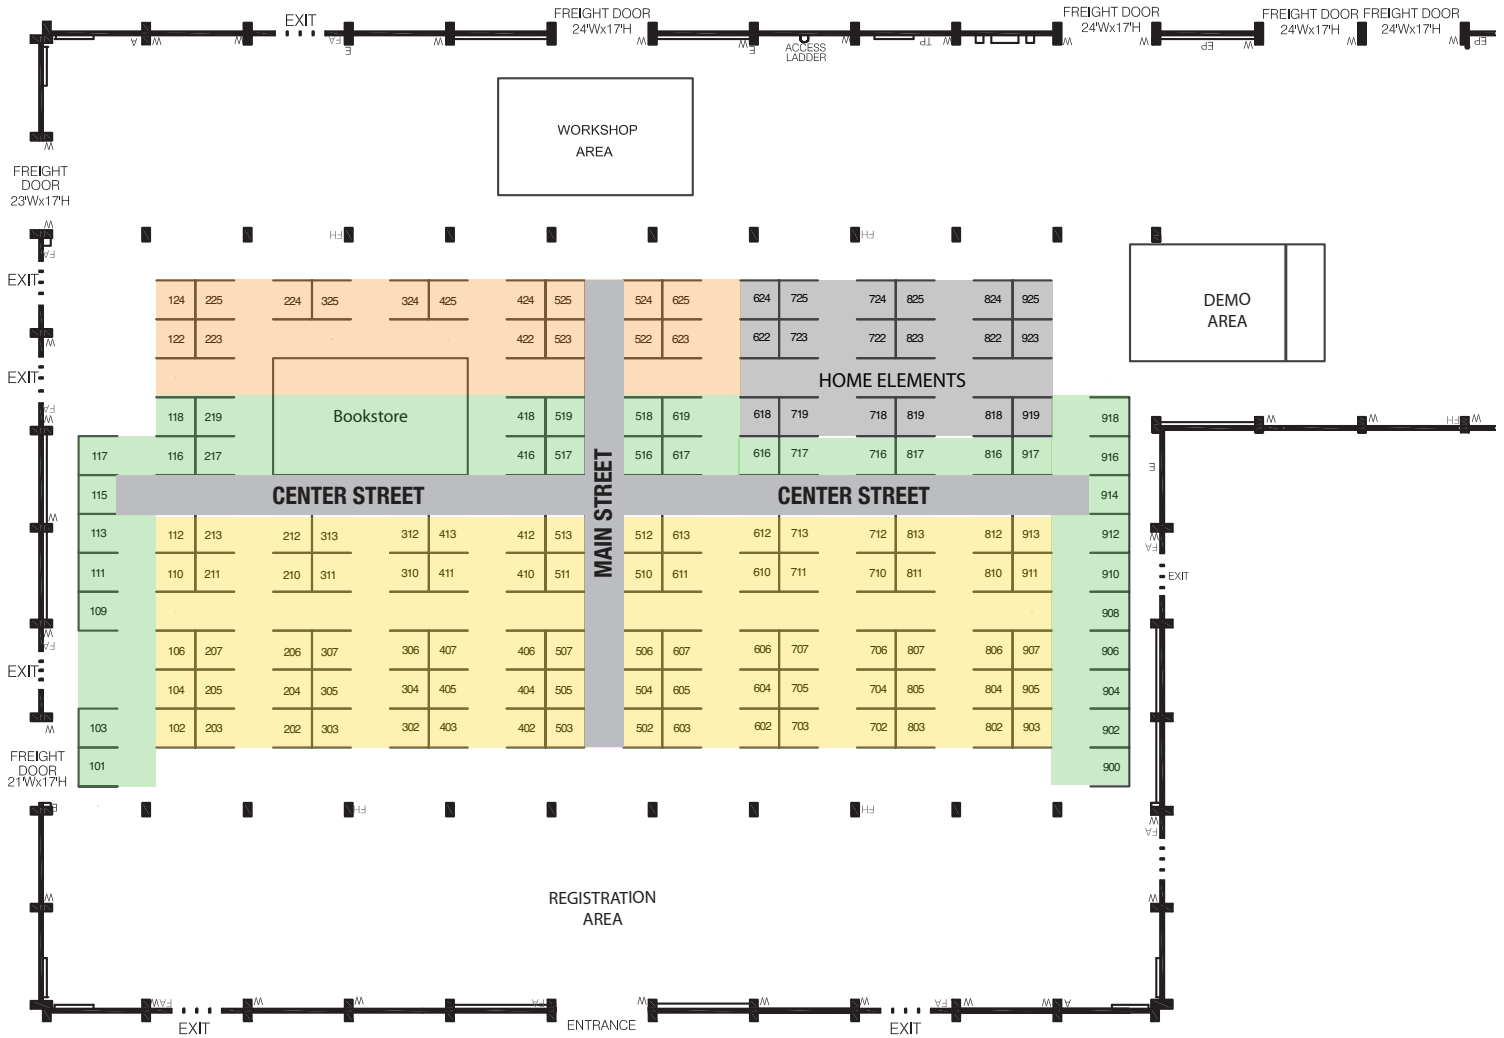

The LOG & TIMBER HOME SHOW Sacramento

FEBRUARY 11-13, 2011
 CAL EXPO
 THE PAVILION
 SACRAMENTO, CA

LEGEND
 Electrical: Dropped from ceiling
 Columns: 2' to 4'
 Ceiling Heights: 18'
 Roll-up Door(s): 2 doors 24 x 17'; 5 doors 24' x 15'
 Size of Hall: 98,000 square feet